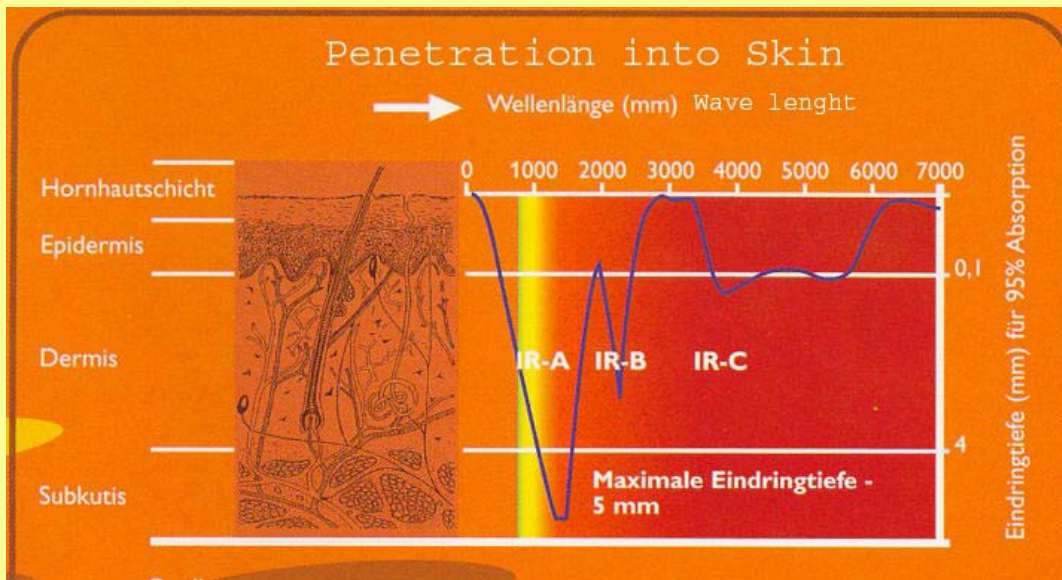

Safe for You

Euro Sauna Lumina lamps warm the deepest layer of the skin, where heat is dissipated more efficiently. This gives a more diffused and pleasant warming of the body. In fact, Euro Sauna Lumina lamps feature an optimized Infrared spectrum, giving even more emphasis to the activation of the skin's natural protection mechanism, and thus avoiding body overheating. In fitness centres, hotels or at home, look after your body in the best possible way, with Euro Sauna Lumina lamps because only Euro Sauna Lumina lamps give you the optimal

Time Counts

Now you can experience the 'cool heat' effect of Euro Saunas Lumina lamps in a short heating session, delivering maximum benefits for your body - faster, because Euro Sauna Lumina lamps enables rapid sweating. If you want to optimize your gym session by warming-up your muscles but can't afford the time - just do a quick 'cool heat' session and you are ready to go! Want to get the best out of your tanning session? A quick pre-tan body warming in a 'cool heat' Infrared cabin can help produce faster and better results.

Scientifically speaking

This Chart which was created by scientists shows the depth of penetration with regards to the wave length.

Luminas Rays, which cover the full infrared spectrum not only deliver the high energy rays between 3 and 6 micron (IR-B) but also allows deep tissues to be treated with the near infrared spectrum referred to a the IR-A spectrum