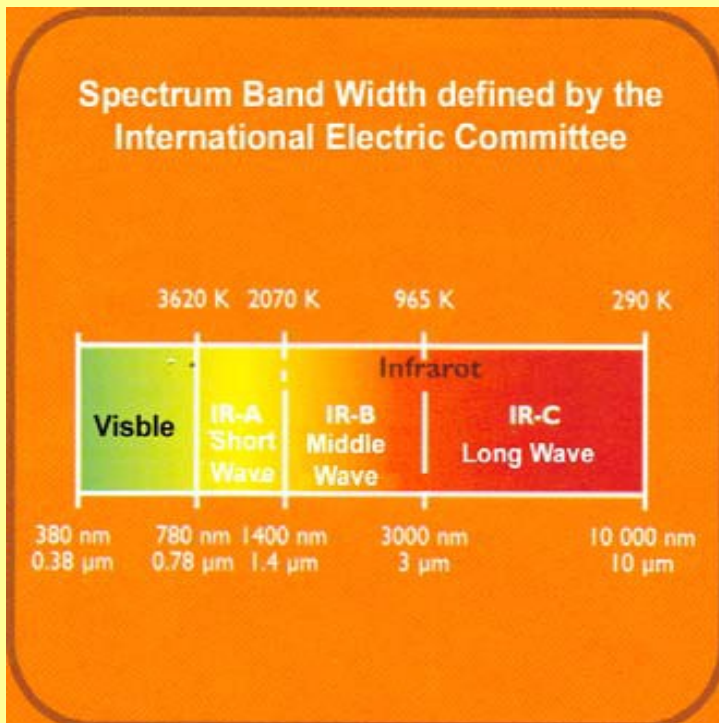

Scientifically speaking

This Chart which was created by scientists shows the depth of penetration with regards to the wave length.

Luminas Rays, which cover the full infrared spectrum not only deliver the high energy rays between 3 and 6 micron (IR-B) but also allows deep tissues to be treated with the near infrared spectrum referred to a the IR-A spectrum